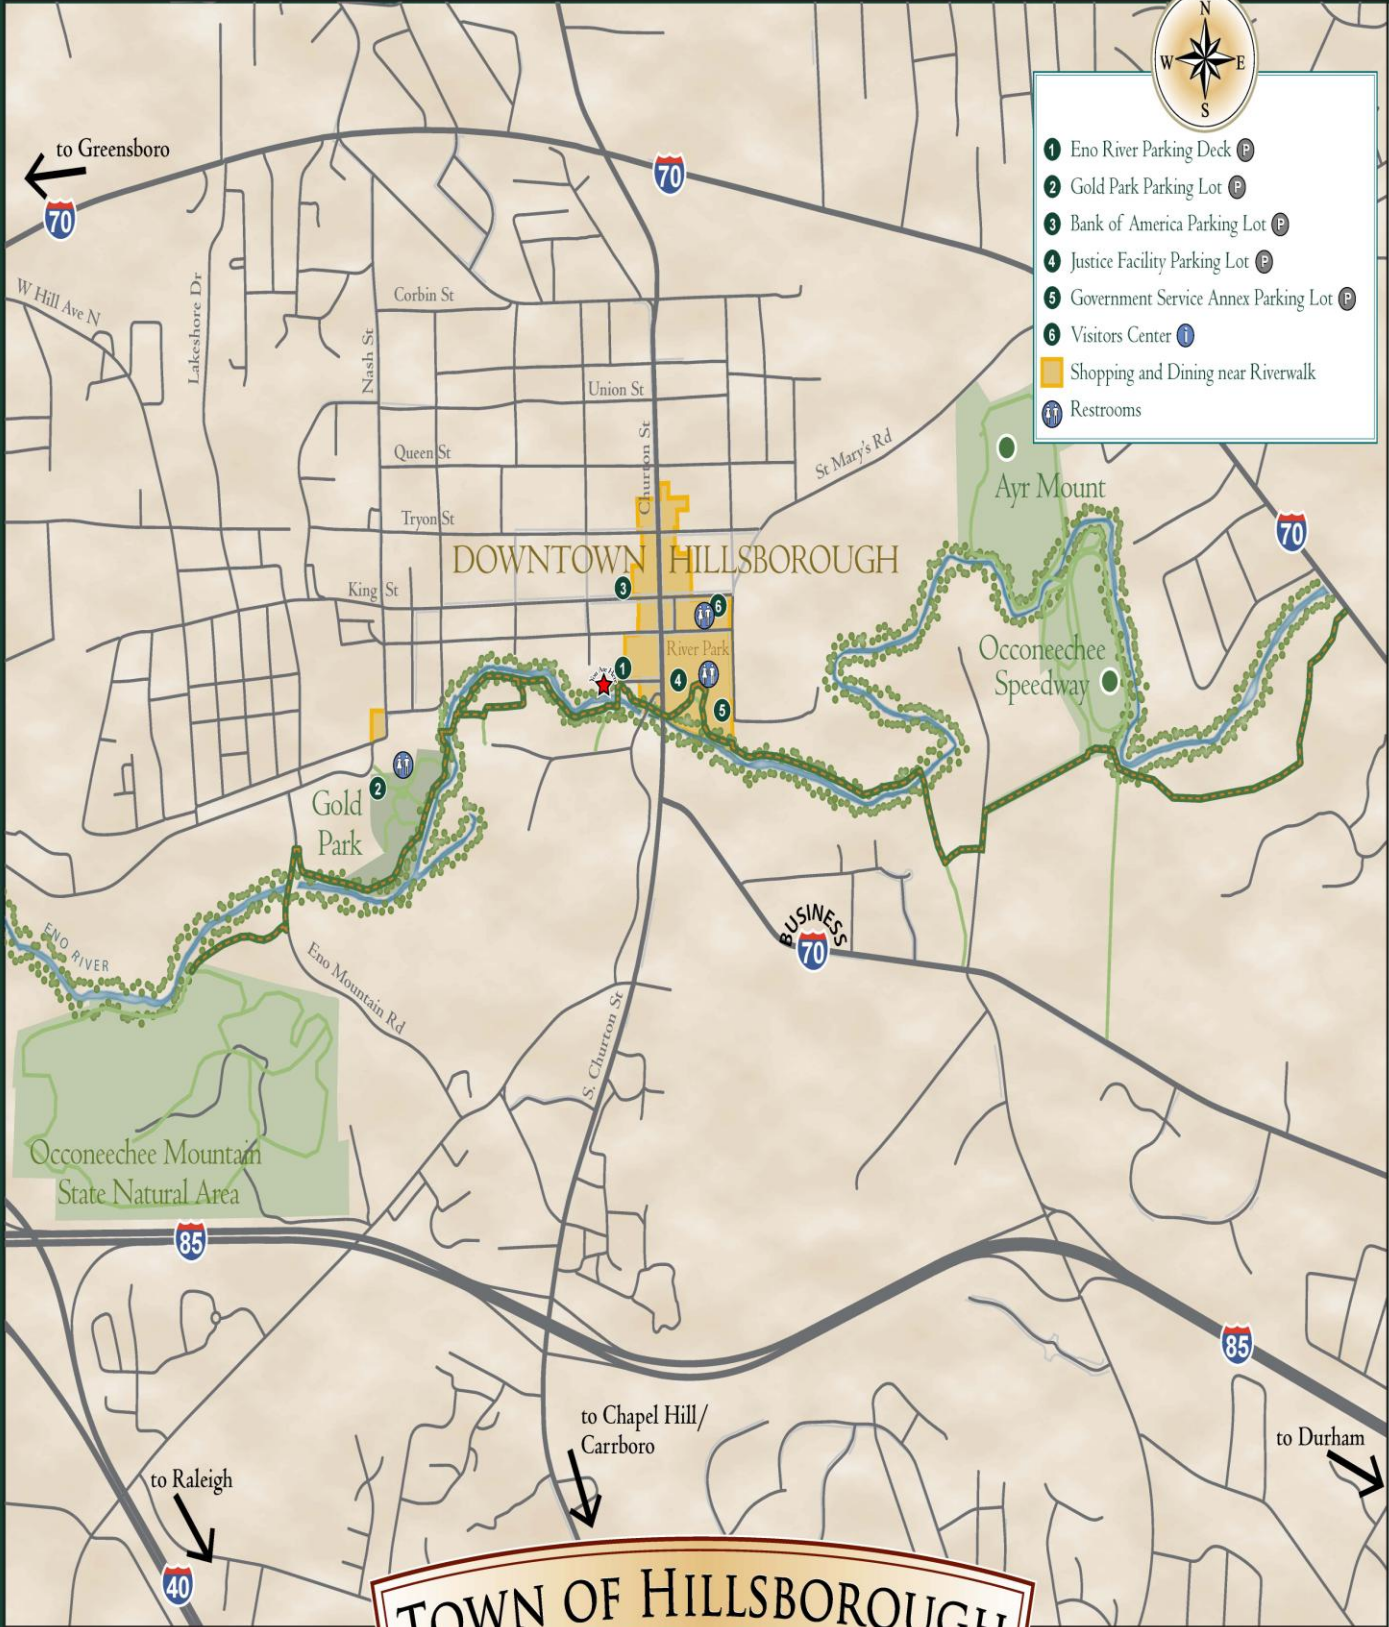

RIVERWALK MAP

- 1 Eno River Parking Deck (P)
- 2 Gold Park Parking Lot (P)
- 3 Bank of America Parking Lot (P)
- 4 Justice Facility Parking Lot (P)
- 5 Government Service Annex Parking Lot (P)
- 6 Visitors Center (i)
- Shopping and Dining near Riverwalk
- Restrooms (i)

TOWN OF HILLSBOROUGH