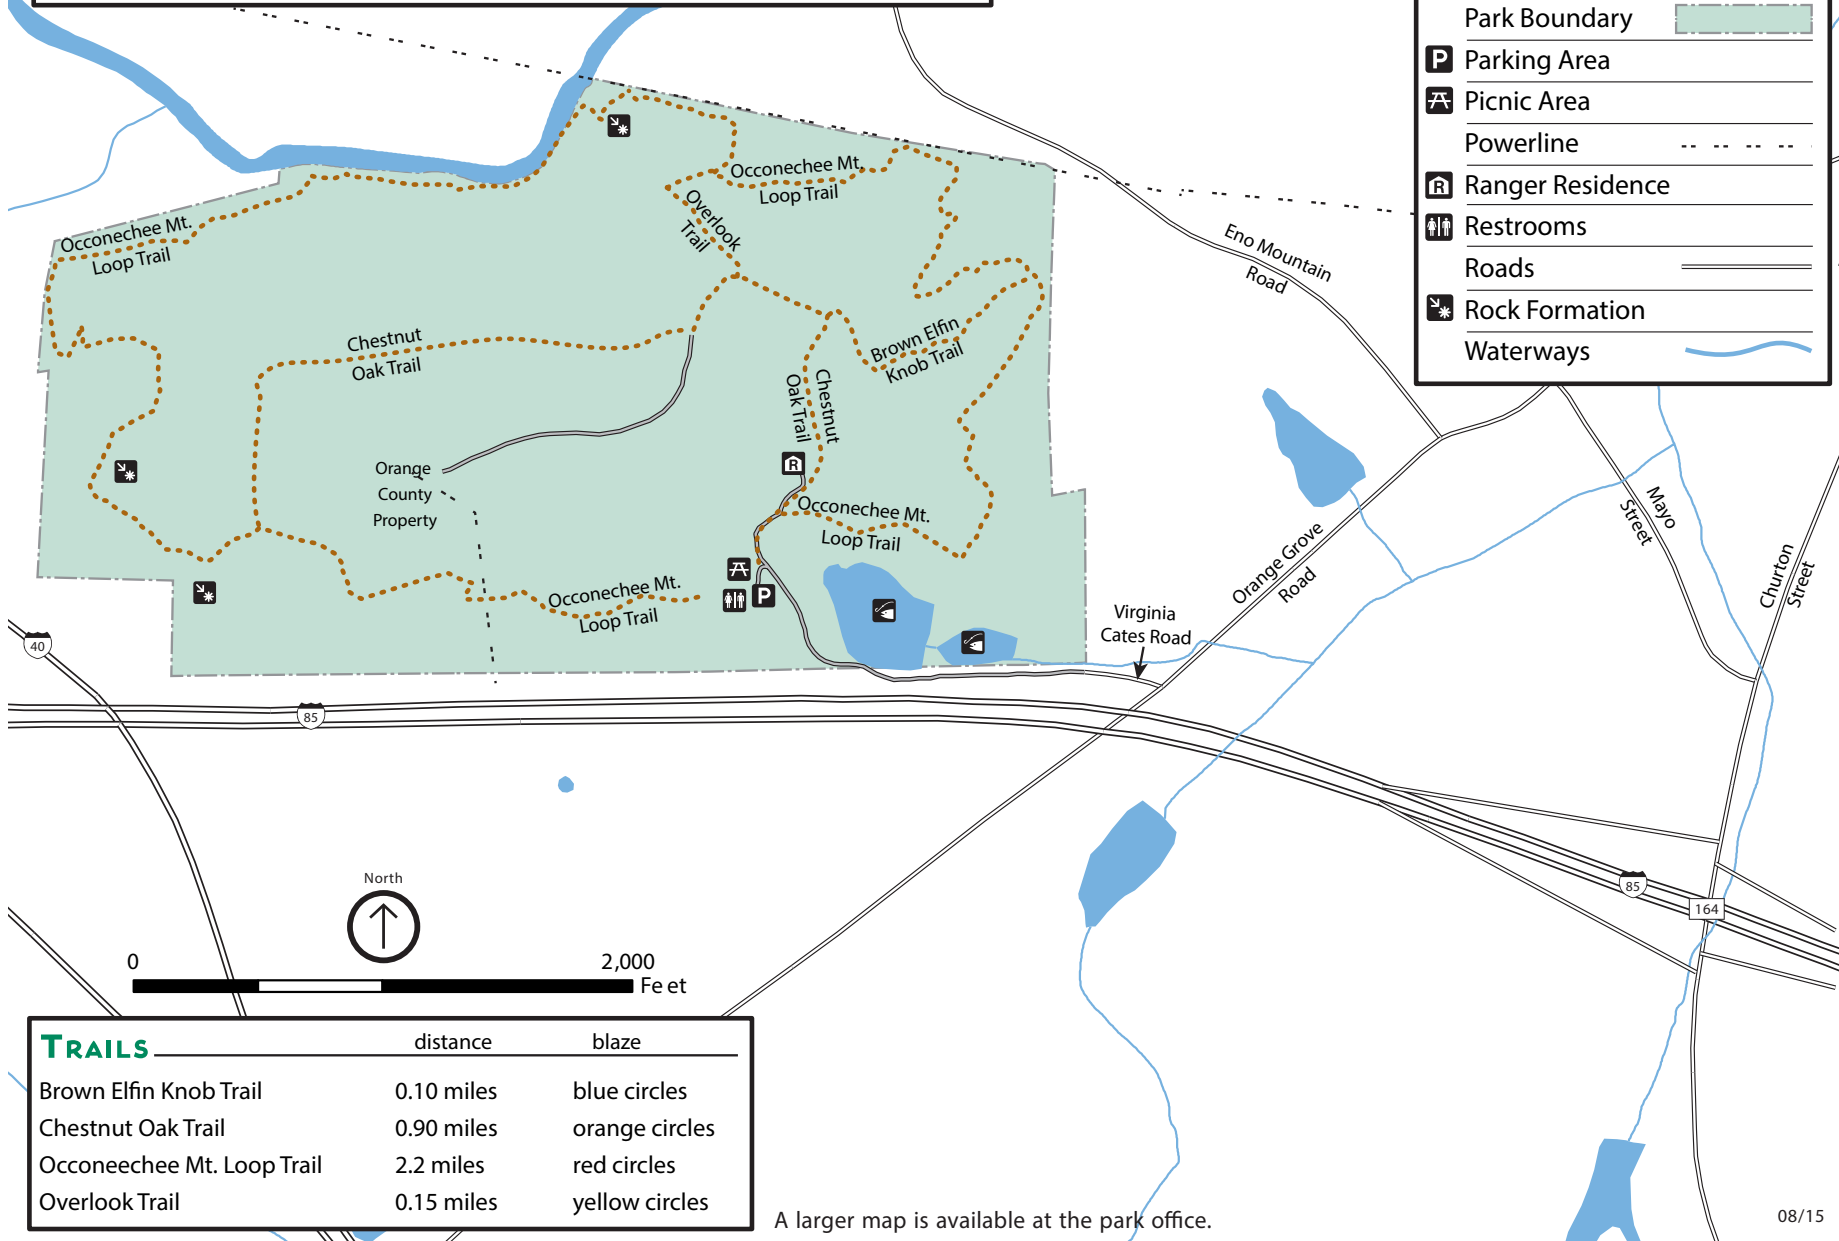

OCCONEECHEE MOUNTAIN STATE NATURAL AREA

LEGEND

-  Fishing
-  Hiking Trail
-  Park Boundary
-  Parking Area
-  Picnic Area
-  Powerline
-  Ranger Residence
-  Restrooms
-  Roads
-  Rock Formation
-  Waterways

TRAILS	distance	blaze
Brown Elfin Knob Trail	0.10 miles	blue circles
Chestnut Oak Trail	0.90 miles	orange circles
Occoneechee Mt. Loop Trail	2.2 miles	red circles
Overlook Trail	0.15 miles	yellow circles

A larger map is available at the park office.